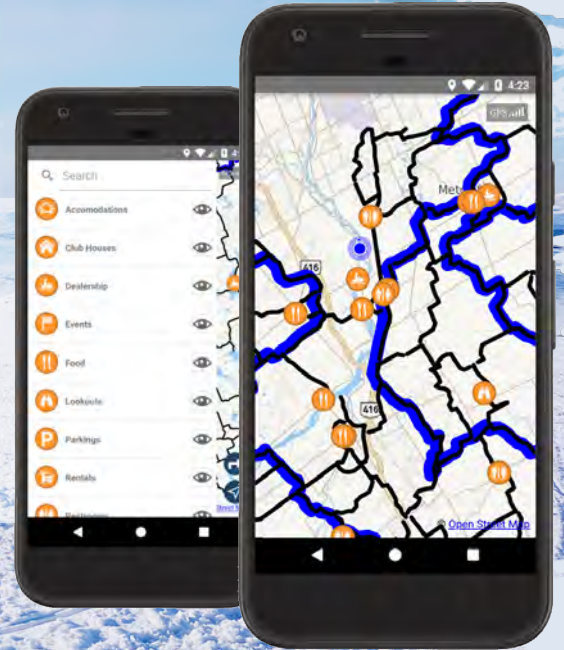

Go Snowmobiling NB

2018-2019!

- The new official NBFSC mobile app -

SUBSCRIBE FOR
\$3.99
PER YEAR

ALL THE NBFSC
TRAIL INFORMATION
AT YOUR FINGER TIPS

WORKS WITH AND WITHOUT CELLULAR COVERAGE

Access valuable trail information while you are on the trails. Whether you are with or without cellular coverage, the 2018-2019 TrailApp is loaded with the information to ensure you enjoy your snowmobile experience to the max.

A COMPLETE TRAIL GUIDE IN THE PALM OF YOUR HANDS, INCLUDING:

Trail Map and Services information:
restaurants, gas, hotels, parkings, ...

Locate yourself on the map, anytime, anywhere

Works offline, even without cell coverage

Snow Tours

Trail Status

OFFLINE FEATURES

(AVAILABLE WITH OR WITHOUT DATA CONNECTION)

- » **Display all trail data**, parking and services. Get rich and useful contents on each map interactive item including touristic information, trail length, points of interest factsheets, etc.
- » **Trail status** is available offline, however, the status will only be current as of the last time the user was online.
- » Get your **exact GPS location** anytime, anywhere
- » Get the **distance between you and a selected destination** (as the crow flies)
- » Load your **saved trips/activities**

ONLINE FEATURES

(REQUIRE DATA CONNECTION)

All offline features, plus:

- » **Refresh and display** the latest trail/trail status data, parking and services (saved for offline use later on)
- » **Share your location with your friend on the map.** You and your friends can follow each other's movements. To do this, you and your friends accept to share their location with each other through a setup. No one else can see your location
- » **Plan a trip** (Routing)
- » **Share trip** with others